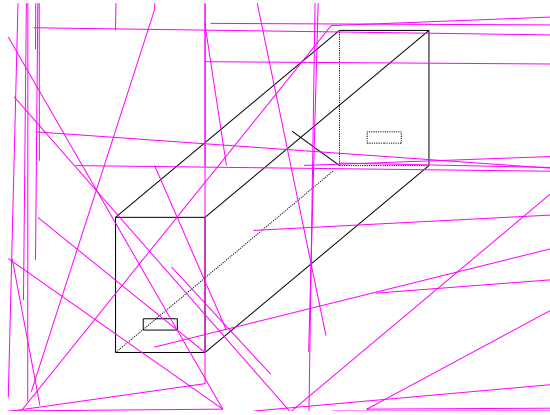

Description	Dimension	Specification(mm typical)
Length	L	200
Width	W	85
Height	H	20

Description	Dimension	Specification(mm typical)
Length	L	445
Width	W	215
Height	H	265

52mm Ammo Pack		
Description	Dimension	Specification(mm typical)
Length	L	258
Width	W	71
Height	H	142